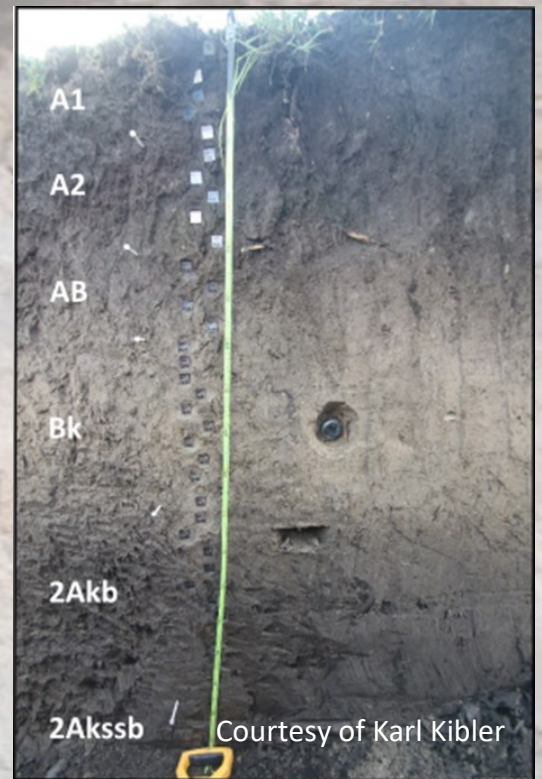

Texas Archeological Society's Geoarcheology Academy, Victoria

March 8-10, 2024

In partnership with the Coastal Bend Archeological Logistics Team, the Museum of the Coastal Bend, Victoria College, and McNeill Family Ranch

Building on previous geoarcheological academies, the upcoming Geoarcheology Academy is offered in Victoria the weekend of March 8-10, 2024.

Participants will learn about basic principles of *Earth Science* and *Geoarcheology* in a classroom setting and in the field with an experienced team of geoarcheologists. Participants will discuss soil profiles in a variety of landscape and site settings with the instructor team. Participants can expect to learn about interpreting landscapes and profile exposures, utilizing geoarcheological reports, and how to work with geoarcheological experts. The Academy will be held at Victoria College with field time on the McNeill Family Ranch.